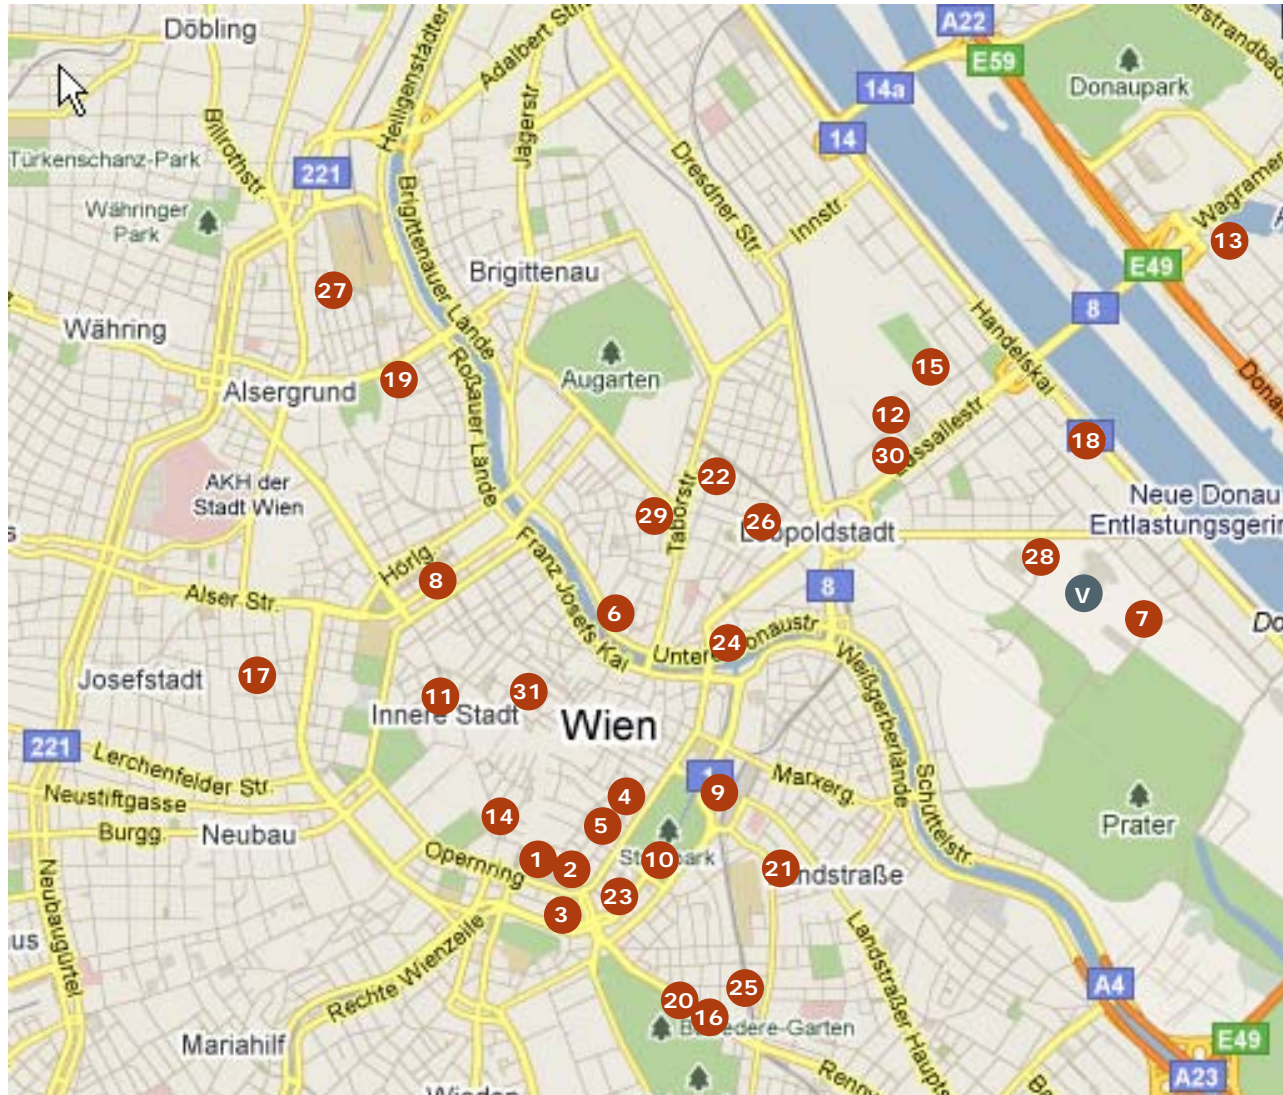

Hotel Map ESCRS 2011

V Reed Exhibition Vienna

5*****

- 1: Hotel Bristol
- 2: Grand Hotel
- 3: Hotel Imperial
- 4: Marriott Vienna
- 5: Radisson Blu Palais Hotel
- 6: Sofitel Vienna

Not categorized

- 7: Courtyard Wien Messe
- 8: Hilton Plaza
- 9: Hilton Vienna am Stadtpark
- 10: Intercontinental
- 11: Steigenberger Herrenhof
- 12: Suitehotel Messe

4****

- 13: Arcotel Kaiserwasser
- 14: Austria Trend Hotel Europa
- 15: Austria Trend Hotel Lassalle
- 16: Austria Trend Hotel Savoyen
- 17: Flemings Deluxe Vienna City
- 18: Hilton Danube

- 19: Hotel Deutschmeister
- 20: Lindner Hotel Belvedere
- 21: Mercure Grand Hotel
- 22: Hotel Nestroy Vienna
- 23: MGallery am Konzerthaus
- 24: Novotel Wien City

- 25: The Imperial Riding School
- 26: Hotel Wilhelmshof

3***

- 27: Hotel Alexander
- 28: Austria Trend Hotel Messe
- 29: City Hotel Tabor
- 30: Ibis Messe
- 31: Hotel Wandl